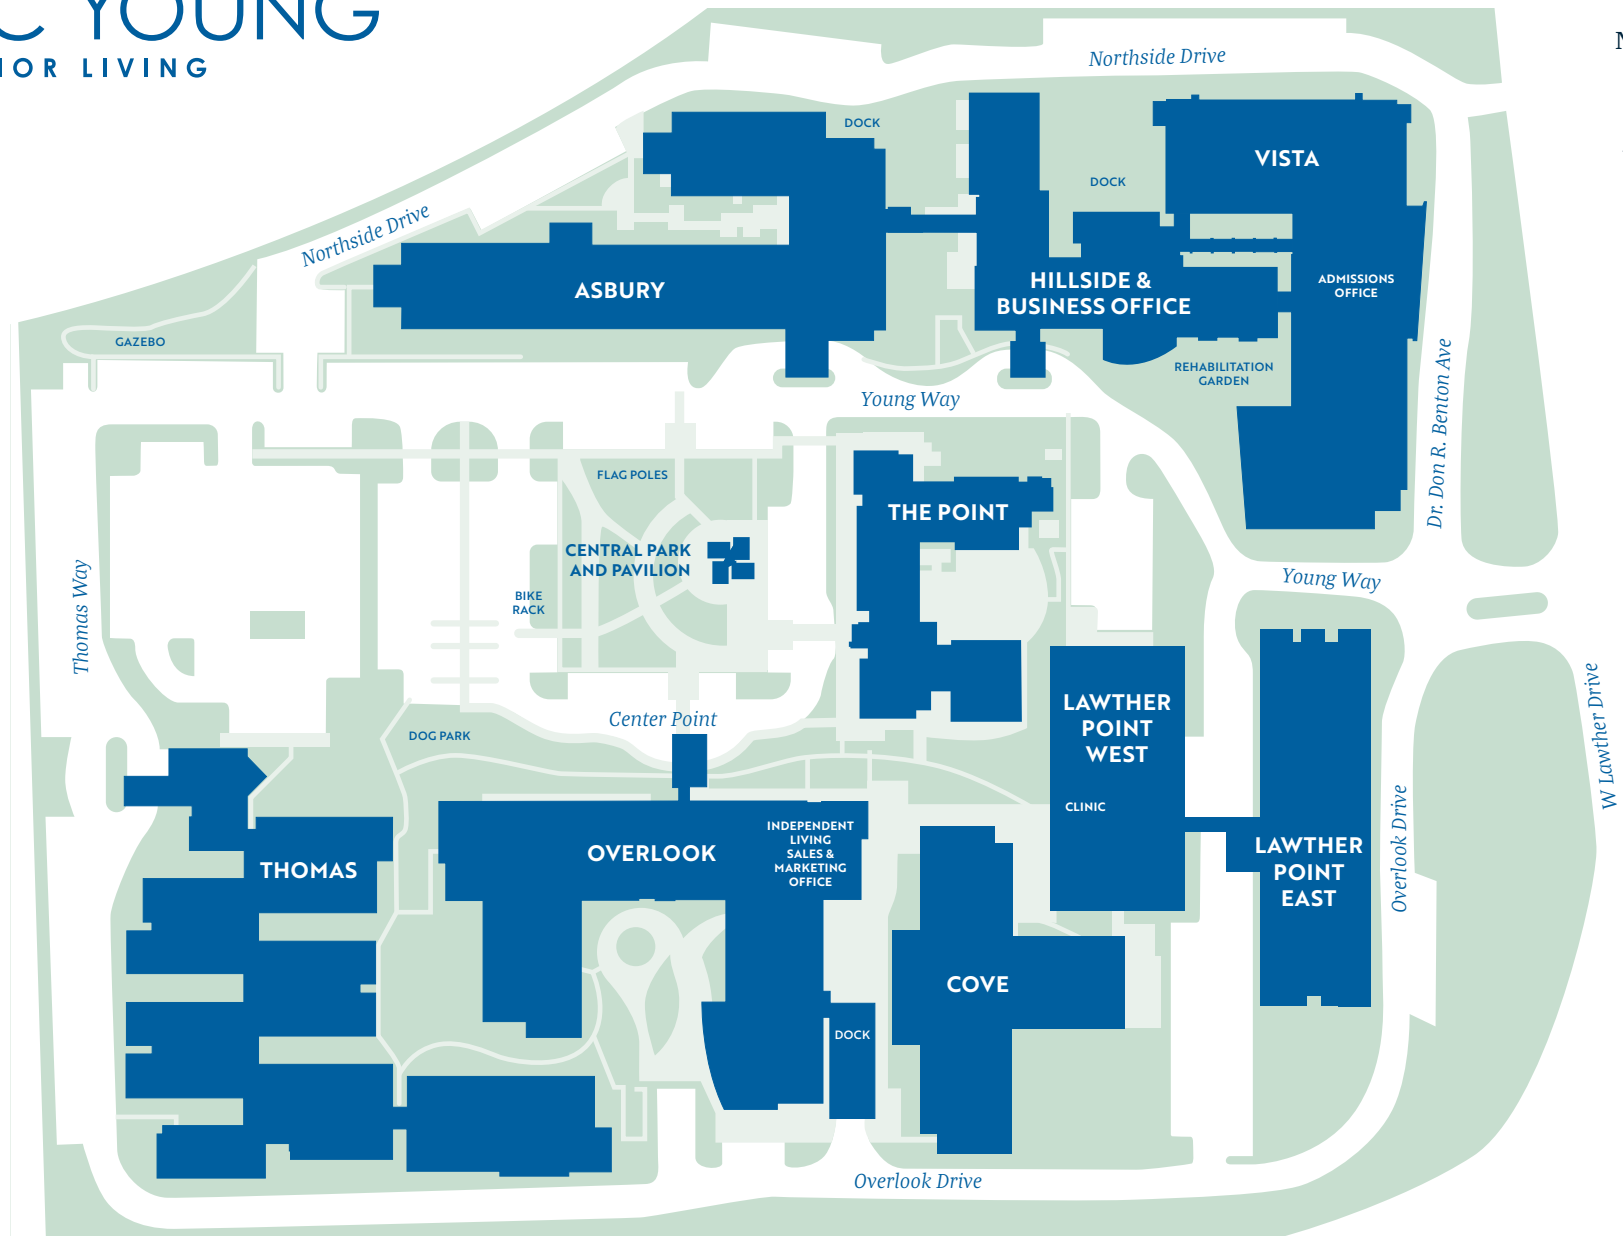

NW Highway intersects with W Lawther Drive

East Mockingbird Lane and White Rock Lake to the South

Asbury: 4831 W Lawther Dr, Dallas, TX 75214

Cove: 4829 W Lawther Dr, Dallas, TX 75214

Hillside: 4847 W Lawther Dr, Dallas, TX 75214

Overlook: 4833 W Lawther Dr, Dallas, TX 75214

Thomas: 4835 W Lawther Dr, Dallas, TX 75214

Vista: 4849 W Lawther Dr, Dallas, TX 75214