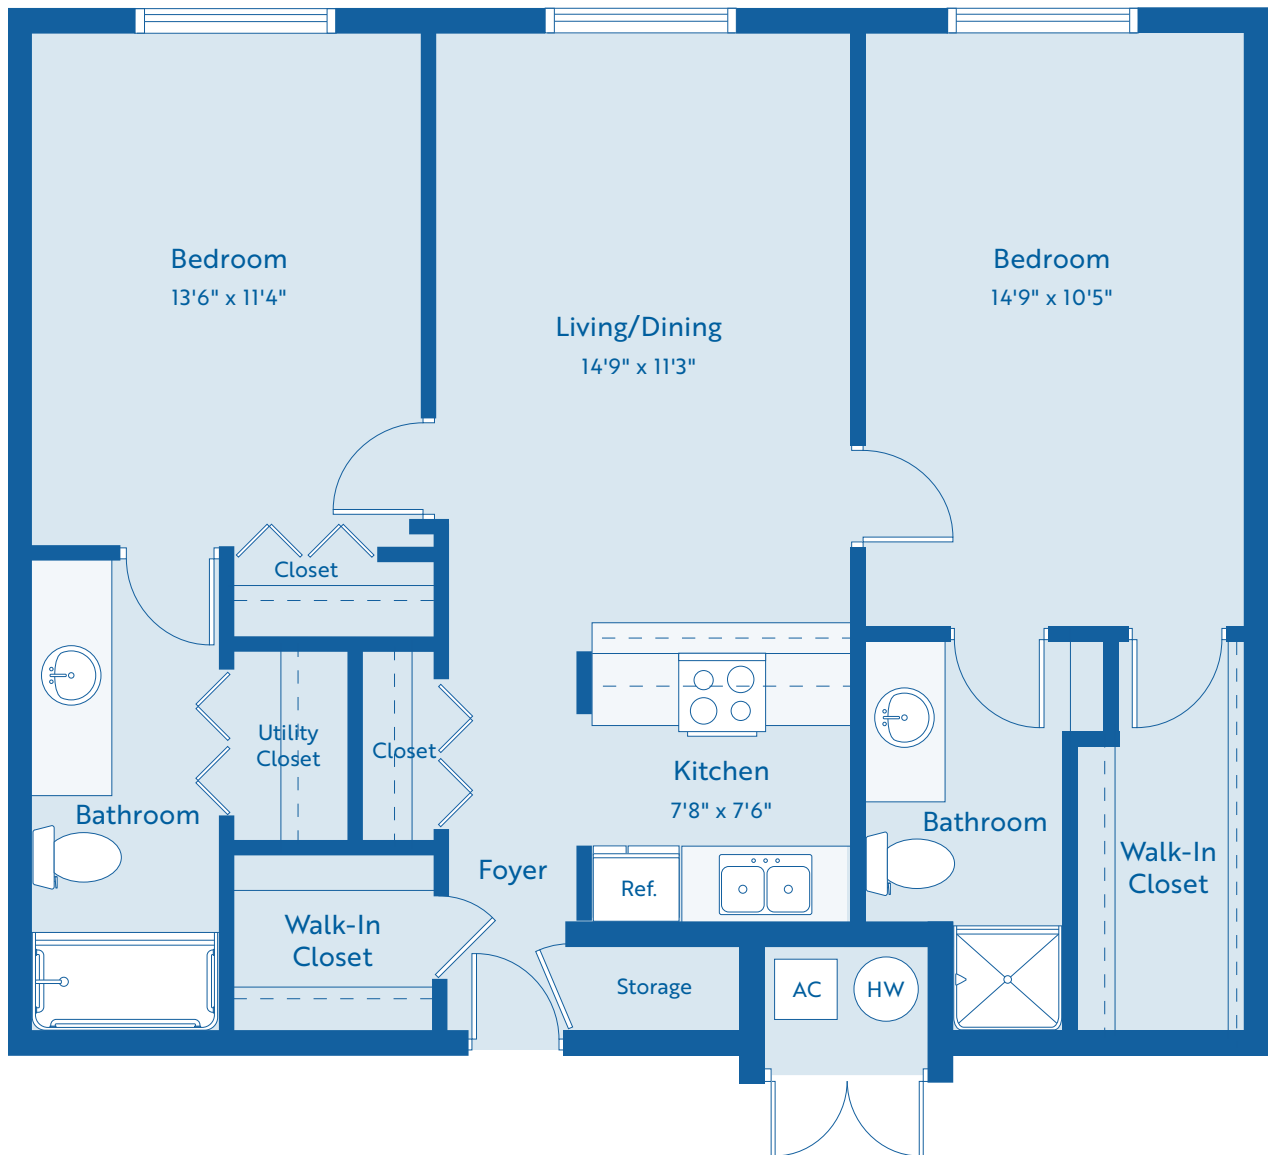

Residence Traditional 2

2 Bedrooms / 2 Bathrooms, 970 sf

* This sample floor plan is for informational purposes only. Actual room dimensions will vary within plan ranges. Additionally, dimensions may be affected by final engineering and construction.