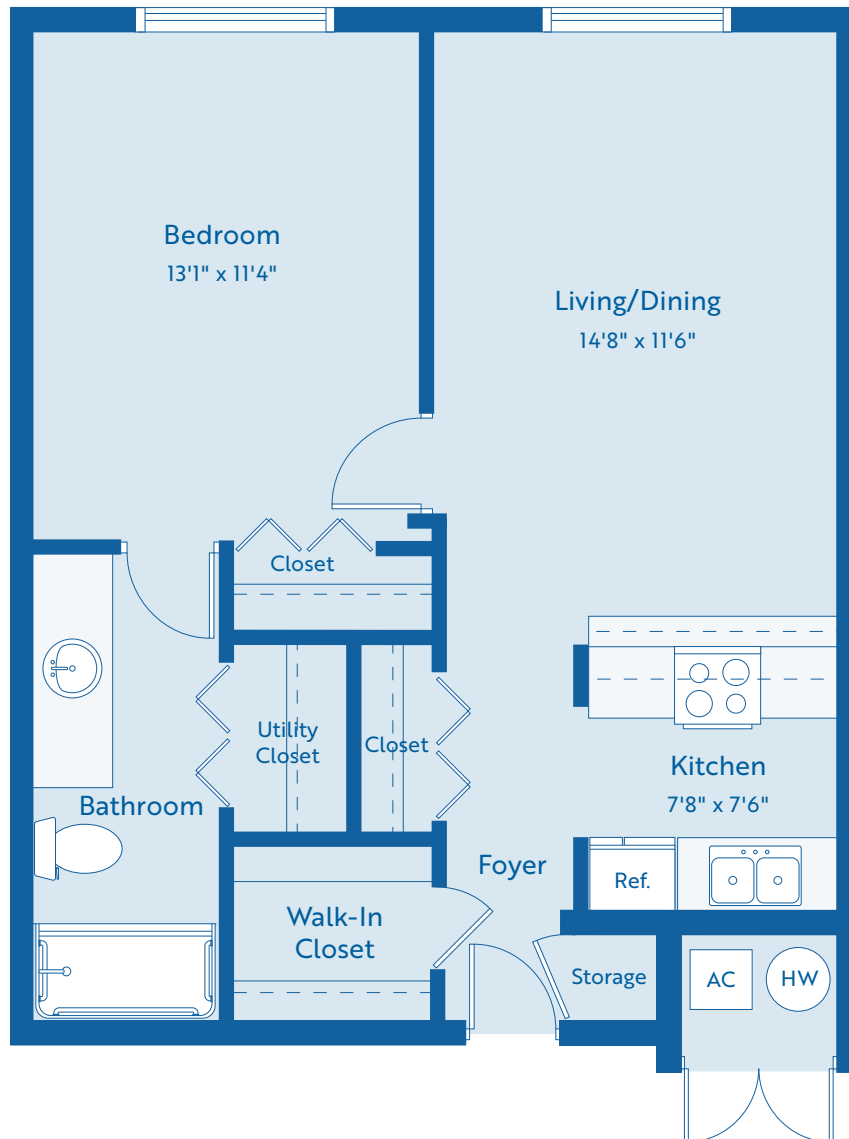

Residence Traditional 1

1 Bedroom / 1 Bathroom, 650 sf

* This sample floor plan is for informational purposes only. Actual room dimensions will vary within plan ranges. Additionally, dimensions may be affected by final engineering and construction.