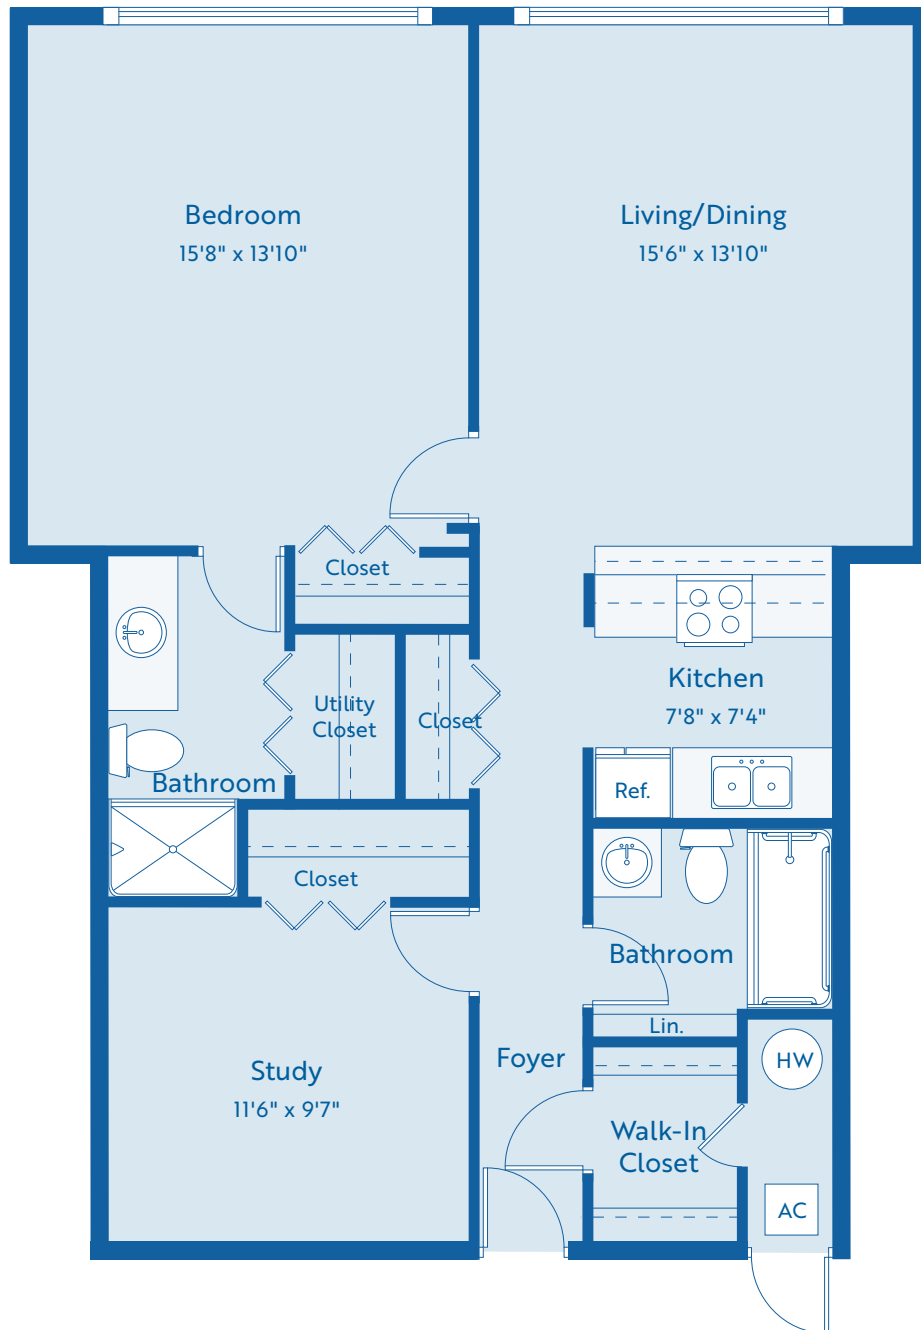

## Residence Deluxe

1 Bedroom / Study / 2 Bathrooms, 1100 sf

\* This sample floor plan is for informational purposes only. Actual room dimensions will vary within plan ranges. Additionally, dimensions may be affected by final engineering and construction.