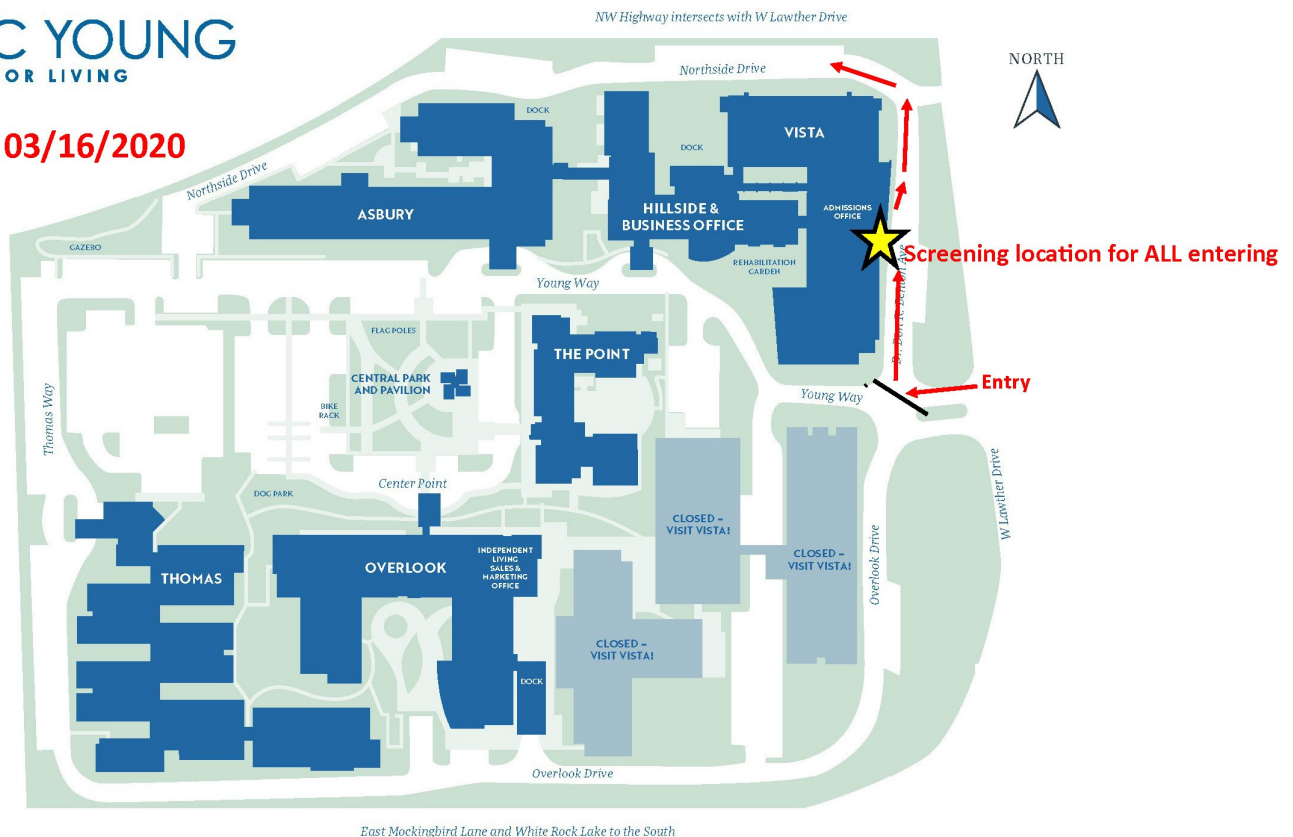

Entry Rules:

- Art and Writing needs to have been completed at age 55 or better and created by the person entering.
- Both CC Young Residents and (Non-Resident) Community Members are limited to:
ONE (1) entry per person at no cost
- **Please mark the following on back of each entry:**
 - Artist’s first and last name, phone number, title, & category
 - If entry is submitted for a group category please include the first and last name of each participant AND their age at the time the art was created so they can be include in the ageless creativity award.
 - If piece has been submitted in the wrong category, CC Young reserves the right to change the application and include it in the correct/appropriate contest category.
- **Prose, Poetry and Personal Essay Categories:**
 - Each piece must not exceed FOUR (4) double-spaced typed pages.
 - 12-point type font minimum.
- **Hanging Requirements:**
 - All entries **must be dry, framed/mounted & ready with a saw-tooth hanger or wire** for hanging.
 - Sculpture, glass, ceramic, steel, wood, and writing entries are the exceptions.
 - Call 214-841-2831 to discuss the hook sizes and system used for display, if needed.
 - The selection of items displayed is the sole responsibility of CC Young and is based on CC Young’s discretion and available display space.
 - CC Young reserves the right to deny showing any entry.

ISSUED 03/16/2020

**Anyone entering campus will be directed under The Vista's front drive overhang to be screened.
Drivers will then exit to the left to use Northside Drive to access campus.**

Driving Directions to the CC Young Campus