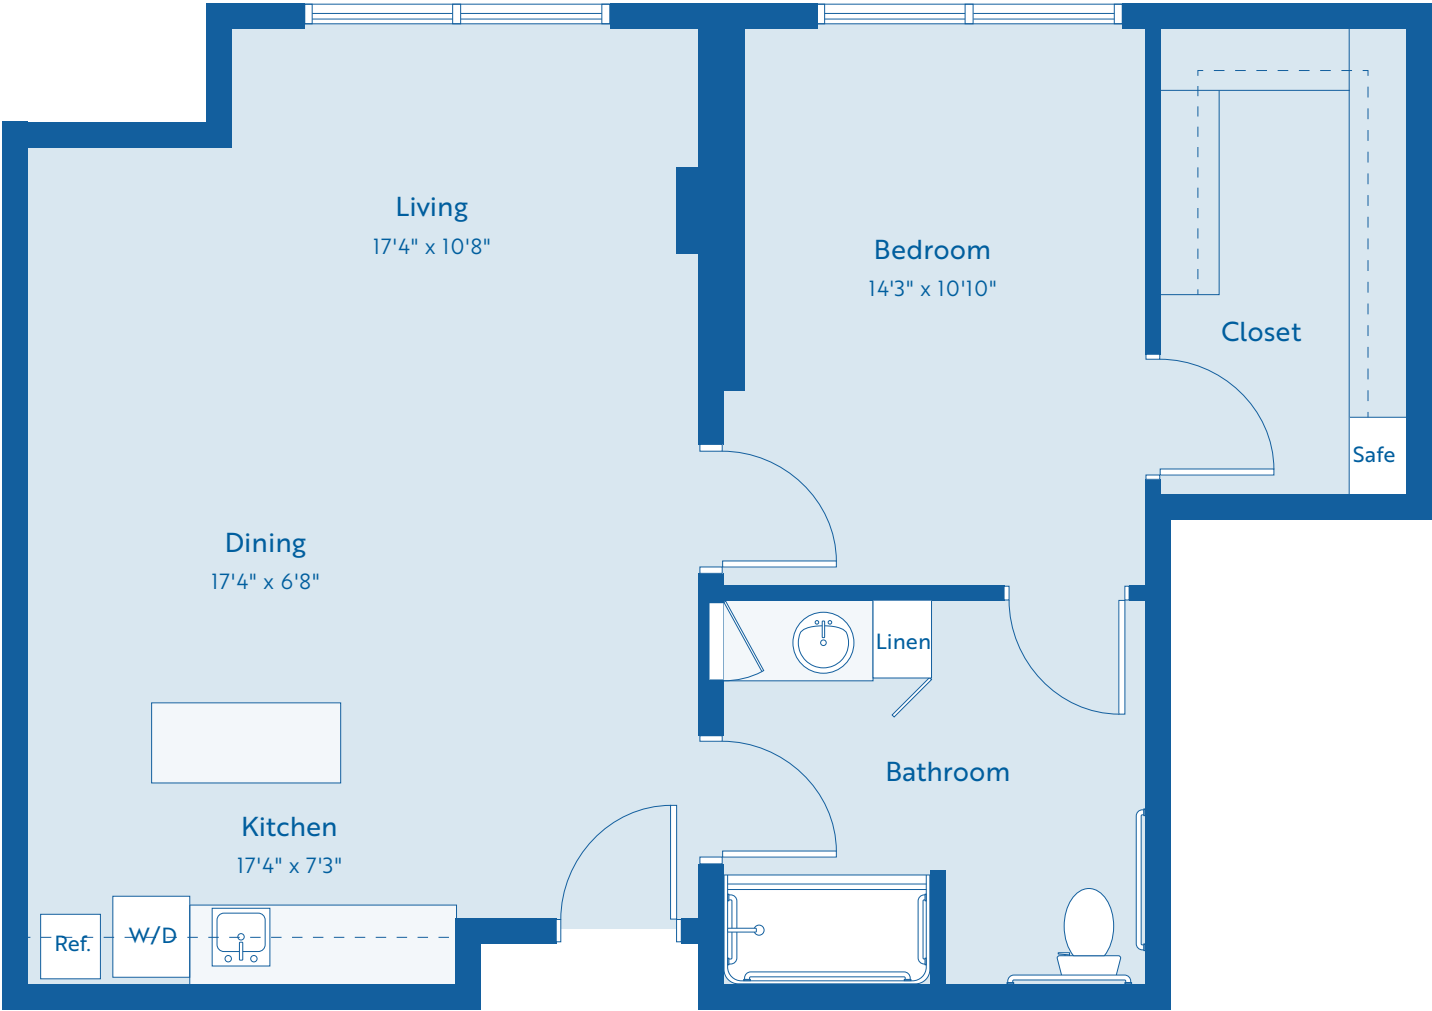

The Oak

Assisted Living
From 800 sf – 948 sf
(Sample plan, 844 sf)

* This sample floor plan is for informational purposes only. Actual room dimensions will vary within plan ranges. Additionally, dimensions may be affected by final engineering and construction.