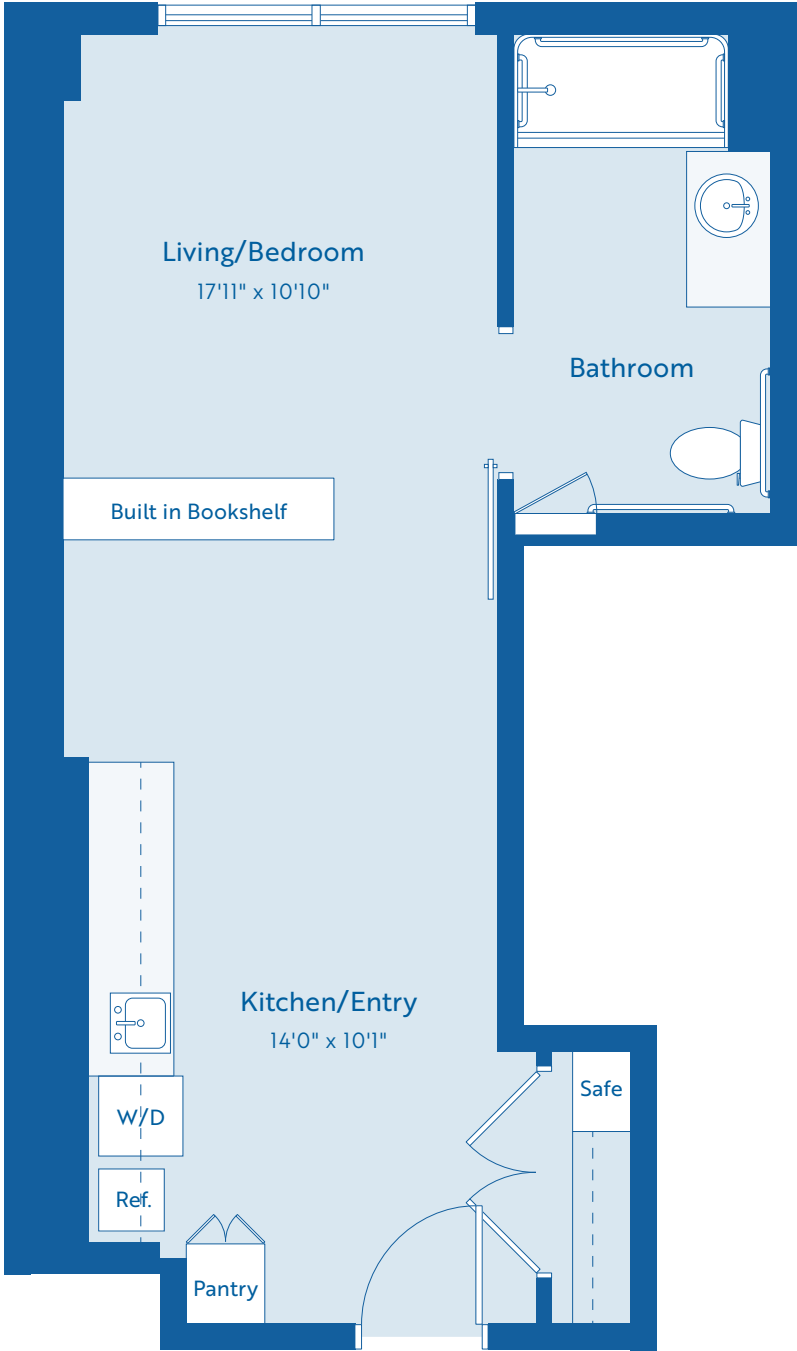

The Maple

Assisted Living
From 503 sf – 598 sf
(Sample plan, 527 sf)

* This sample floor plan is for informational purposes only. Actual room dimensions will vary within plan ranges. Additionally, dimensions may be affected by final engineering and construction.