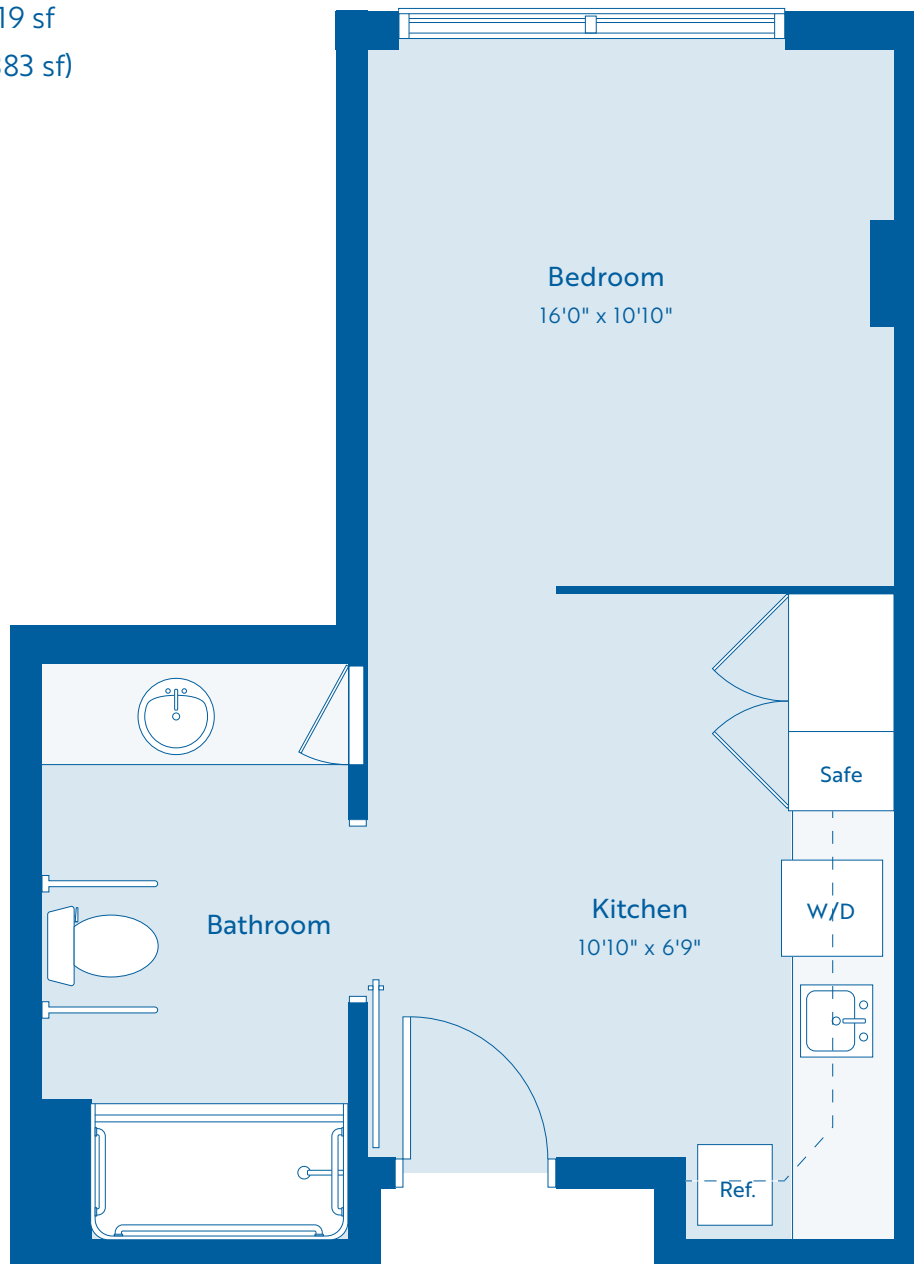

The Juniper

Assisted Living
From 375 sf – 419 sf
(Sample plan, 383 sf)

** This sample floor plan is for informational purposes only. Actual room dimensions will vary within plan ranges. Additionally, dimensions may be affected by final engineering and construction.*