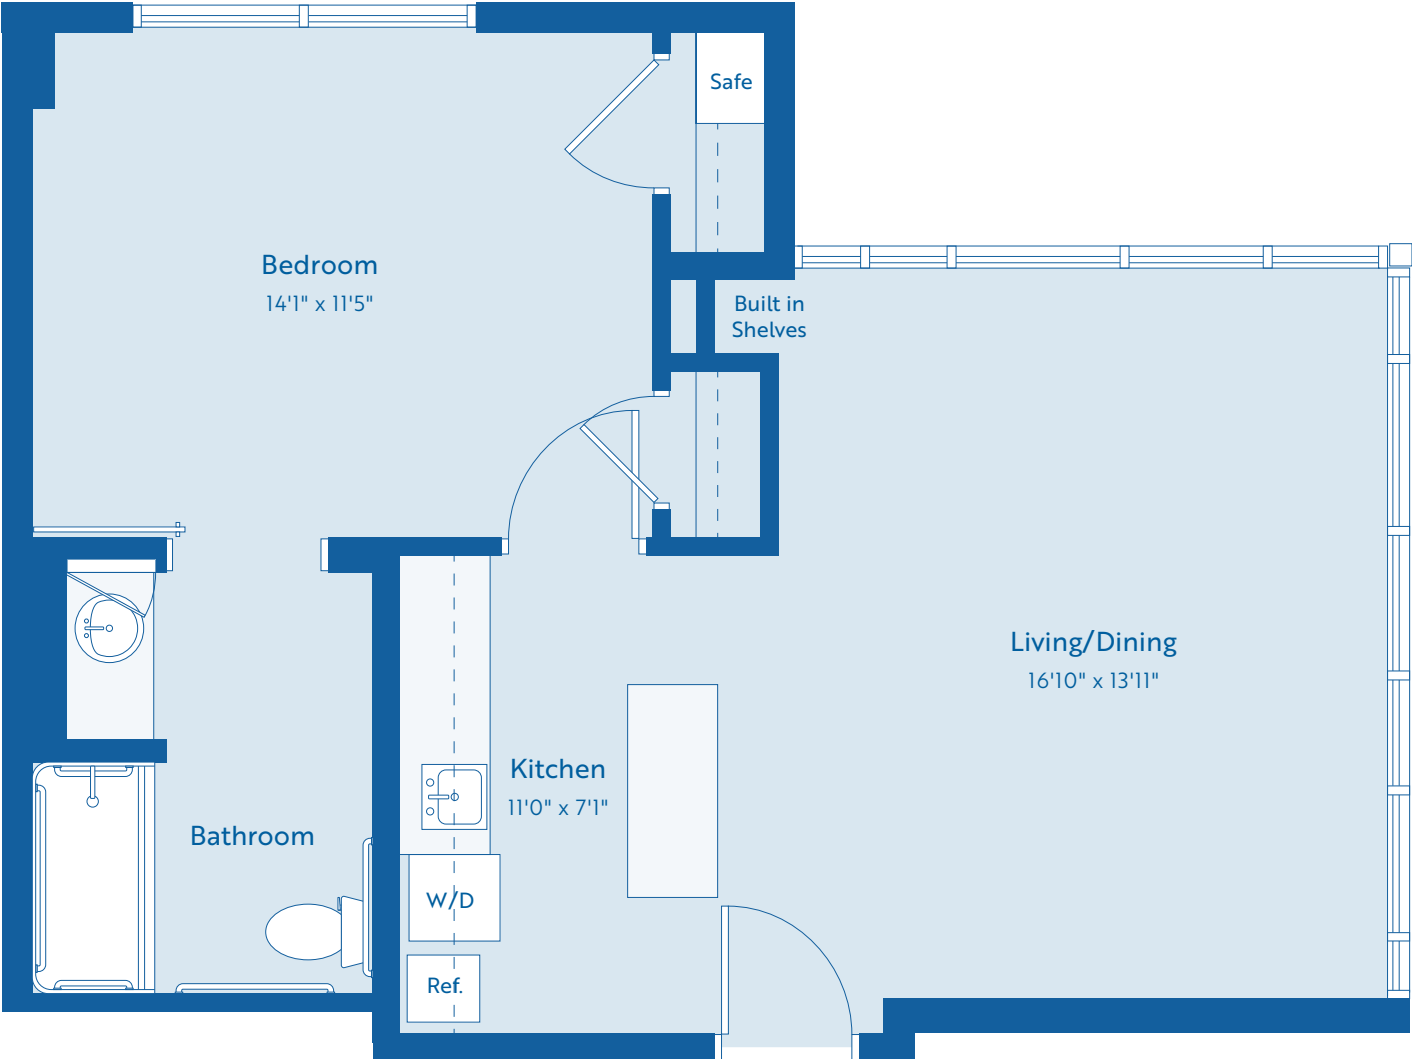

The Cypress

Assisted Living
From 609 sf – 776 sf
(Sample plan, 664 sf)

* This sample floor plan is for informational purposes only. Actual room dimensions will vary within plan ranges. Additionally, dimensions may be affected by final engineering and construction.