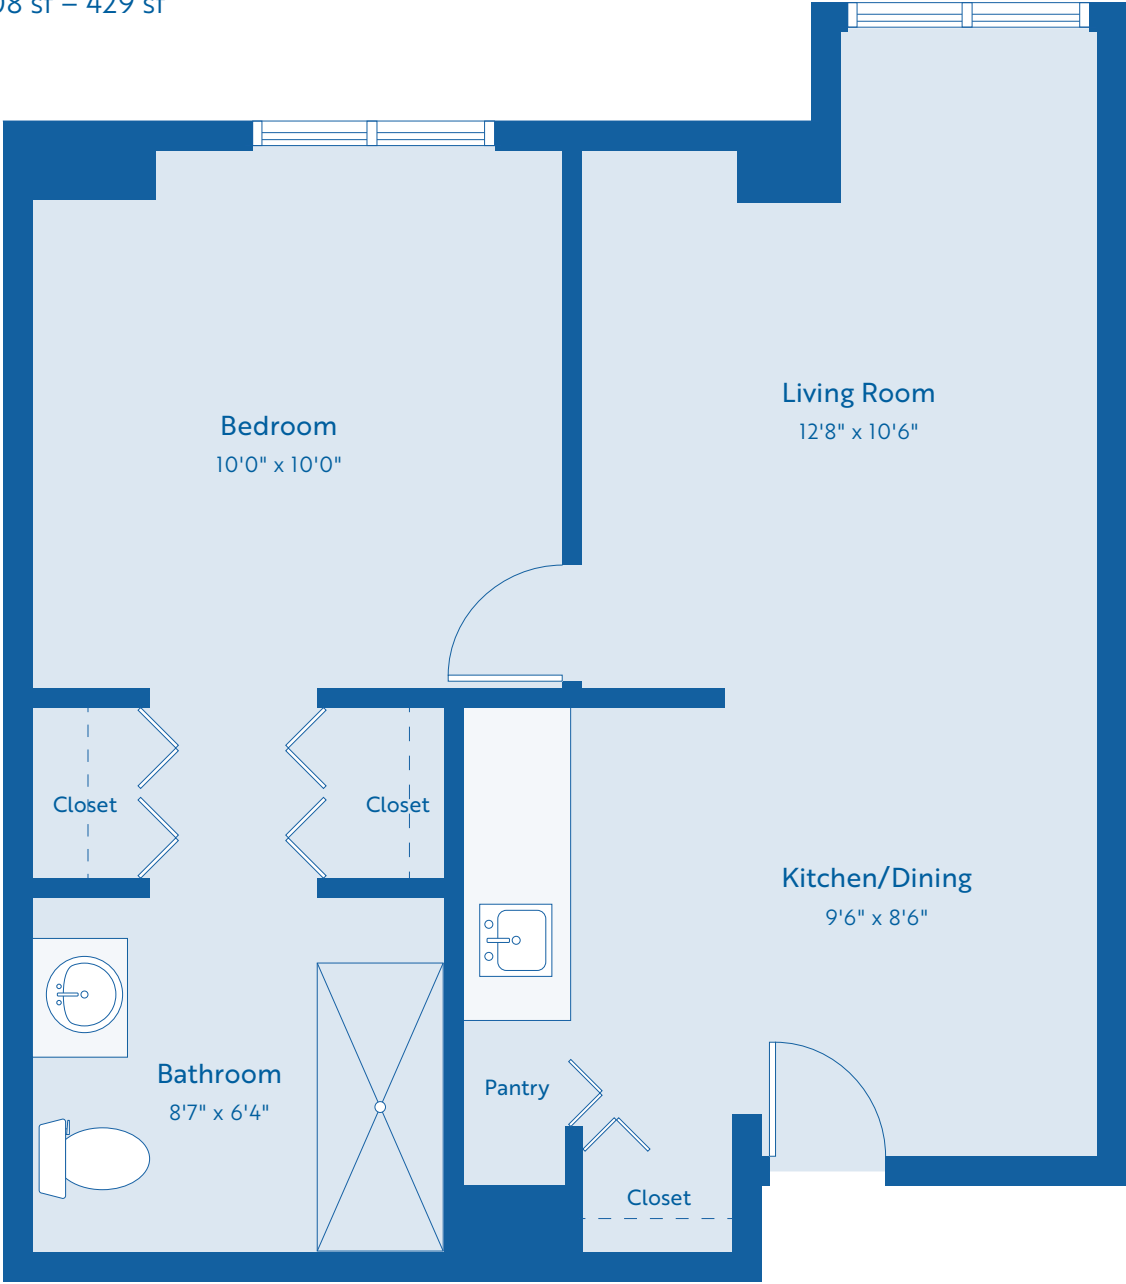

# The Bluebonnet

Assisted Living  
From 408 sf – 429 sf

\* This sample floor plan is for informational purposes only. Actual room dimensions will vary within plan ranges. Additionally, dimensions may be affected by final engineering and construction.