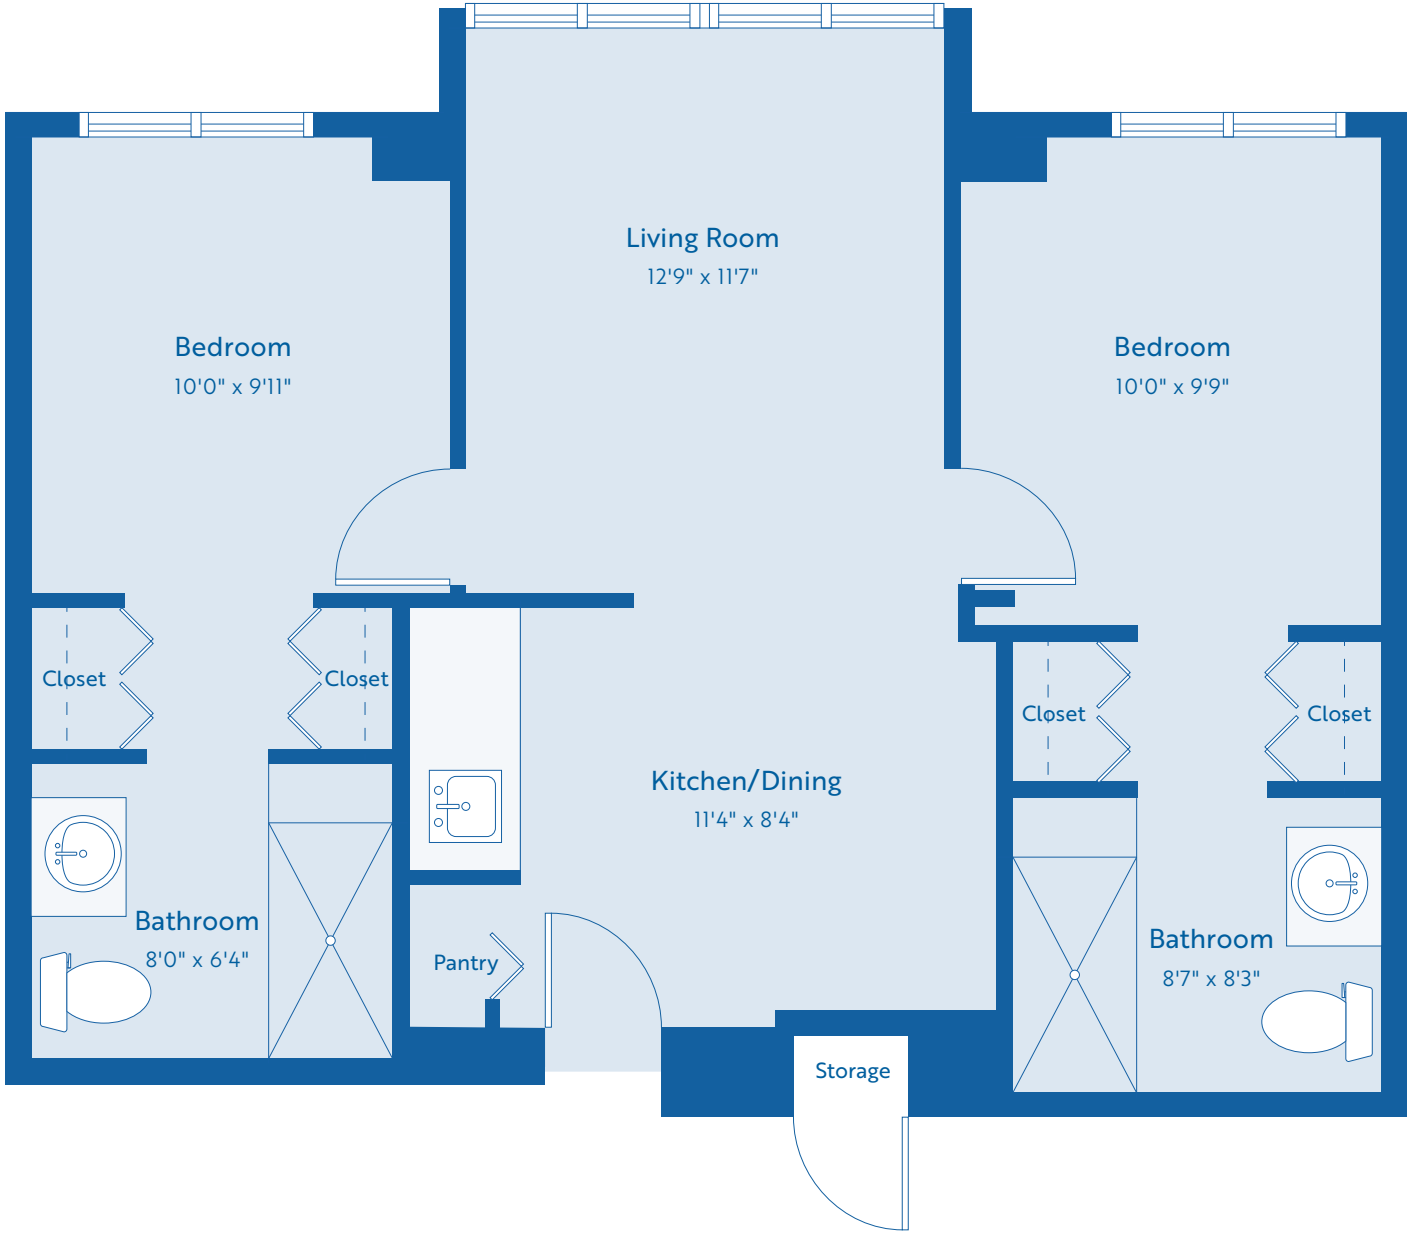

# The Azalea

Assisted Living  
From 665 – 782 sf

\* This sample floor plan is for informational purposes only. Actual room dimensions will vary within plan ranges. Additionally, dimensions may be affected by final engineering and construction.