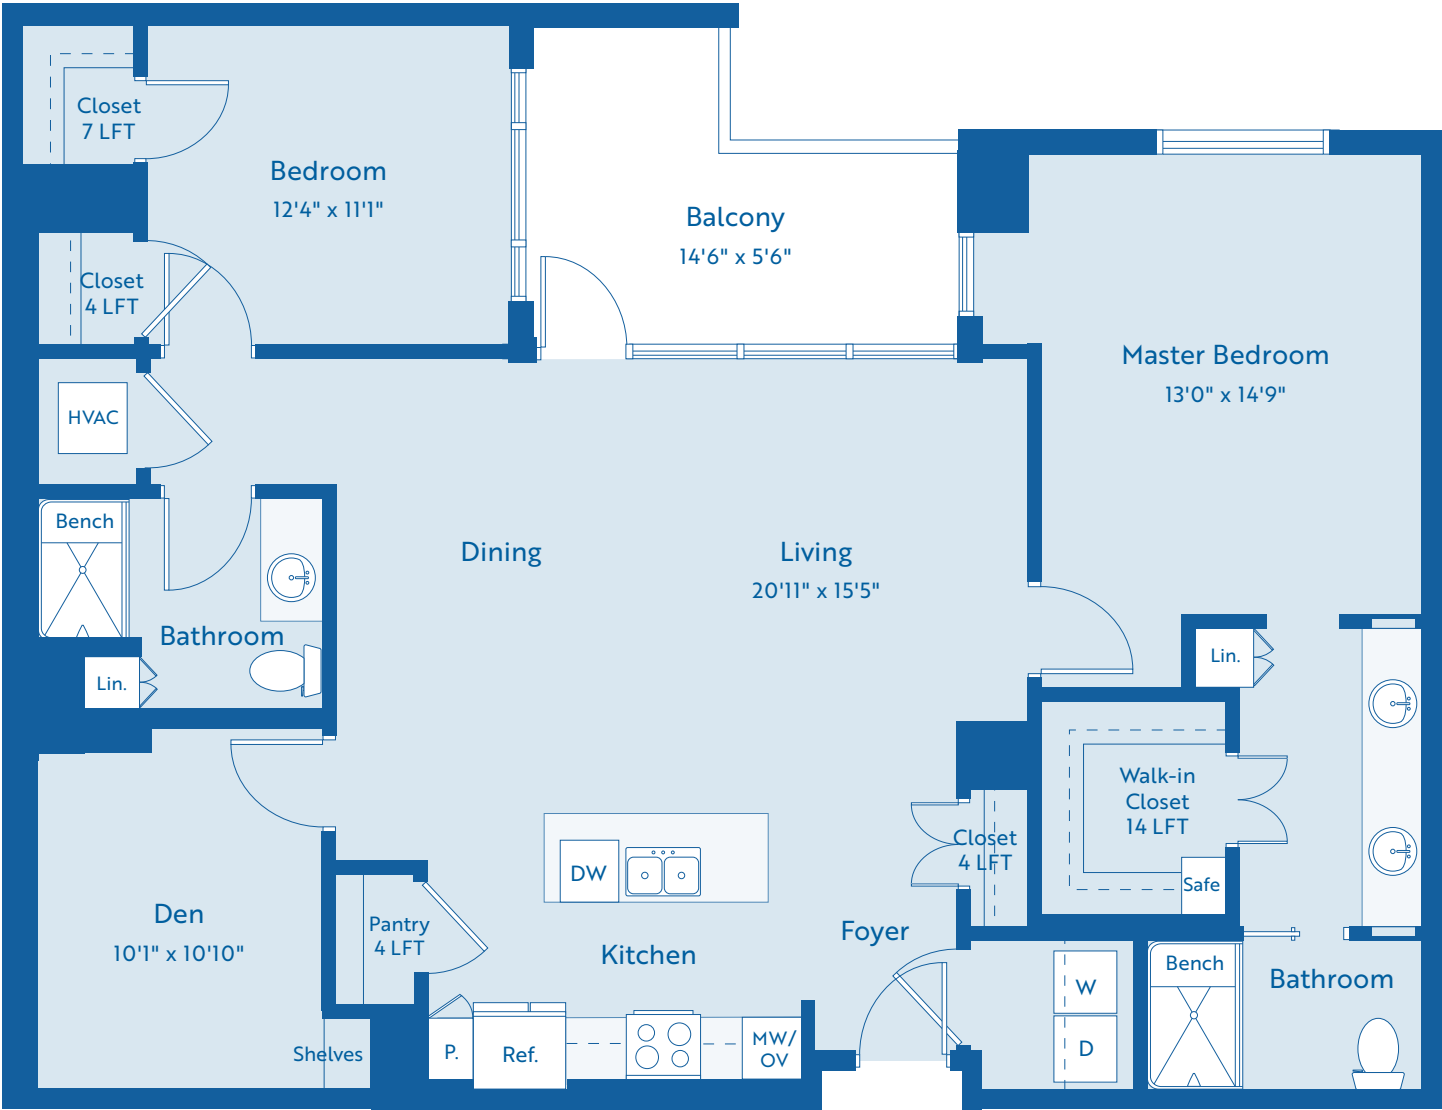

# Melrose 1

2 Bedrooms / 2 Bathrooms / Den / Balcony, 1565 sf

\* This sample floor plan is for informational purposes only. Actual room dimensions will vary within plan ranges. Additionally, dimensions may be affected by final engineering and construction.