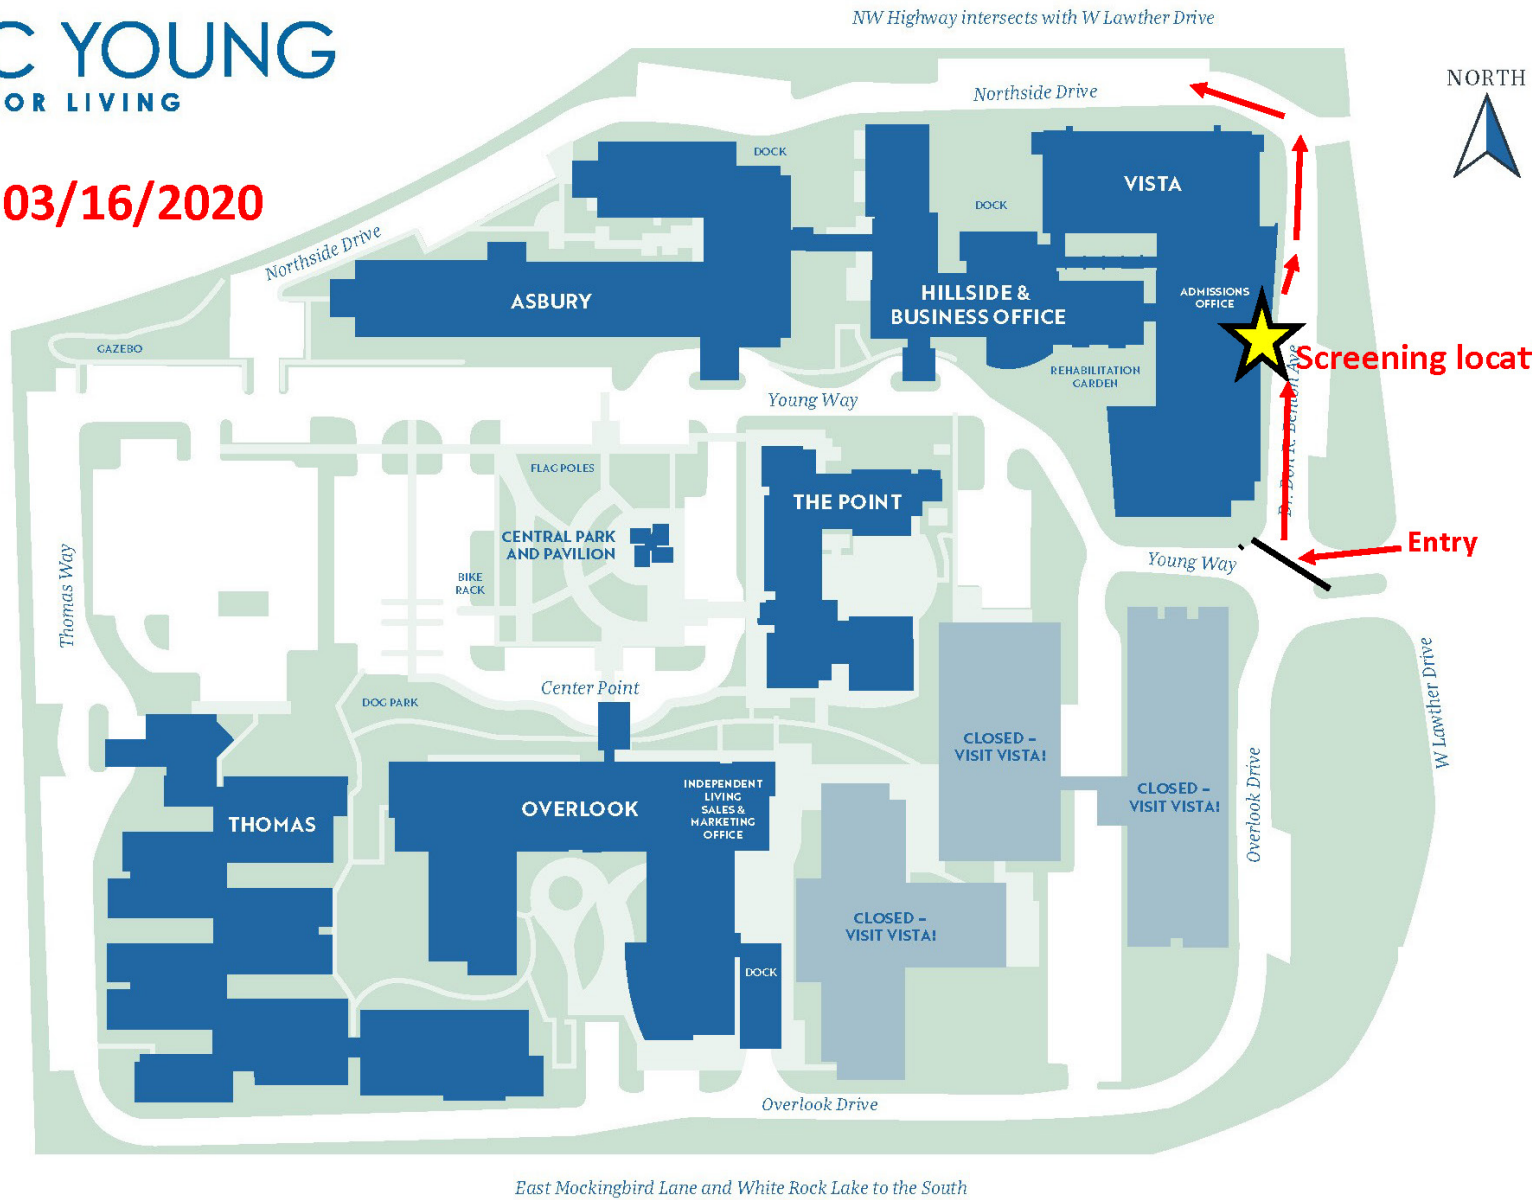

ISSUED 03/16/2020

East Mockingbird Lane and White Rock Lake to the South

Anyone entering campus will be directed under The Vista's front drive overhang to be screened.

Drivers will then exit to the left to use Northside Drive to access campus.