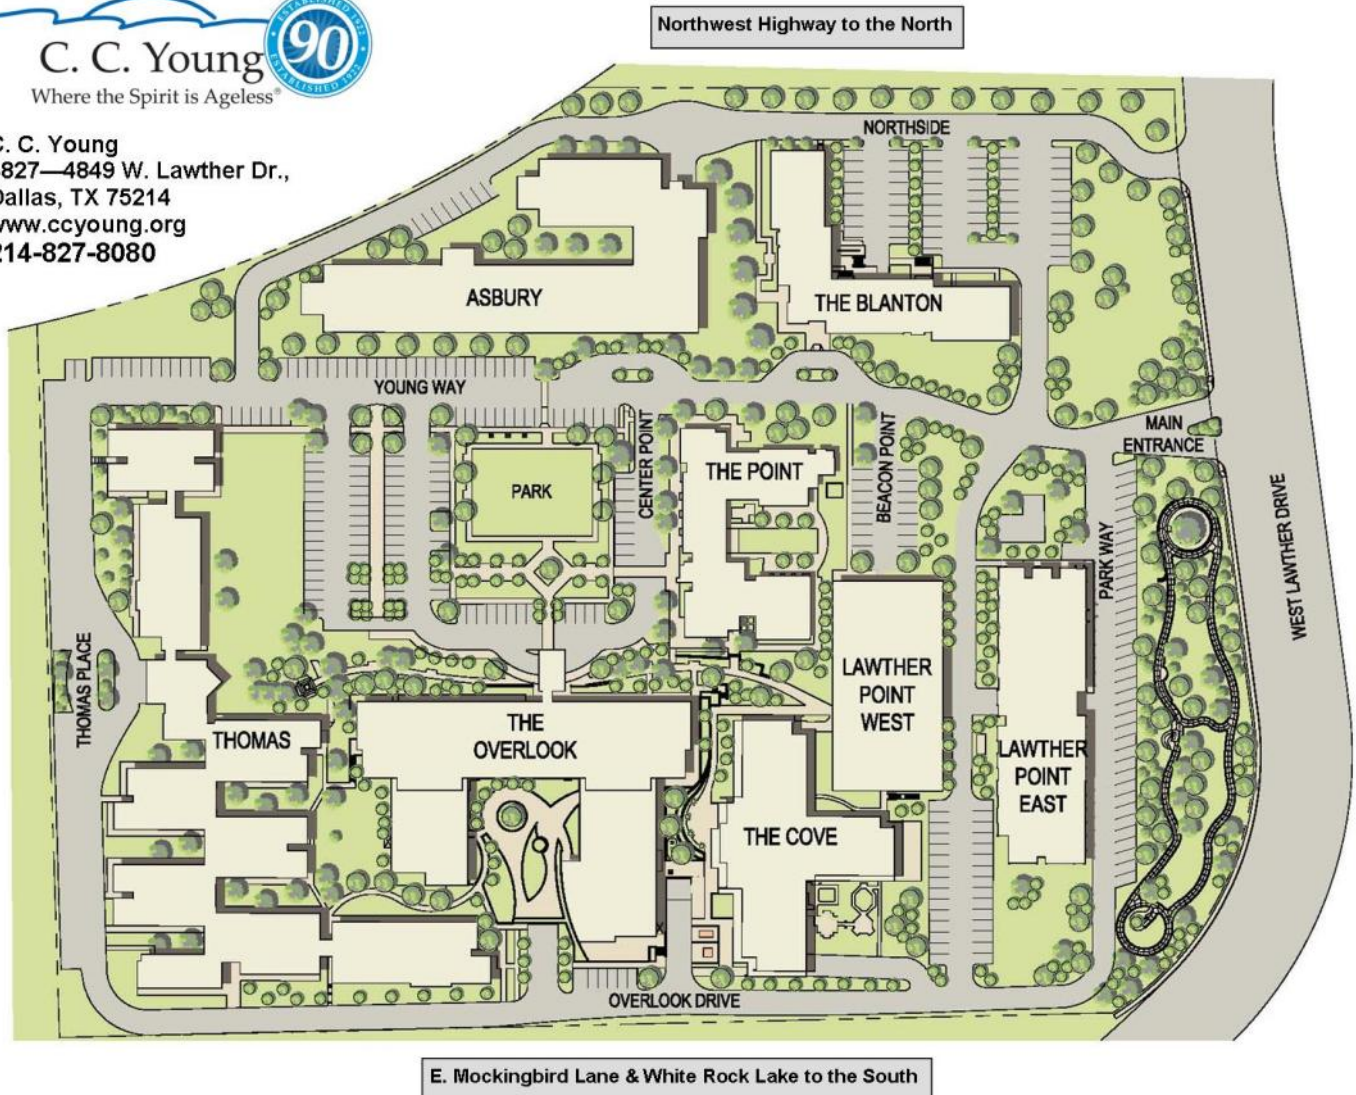

C. C. Young
4827—4849 W. Lawther Dr.,
Dallas, TX 75214
www.ccyoung.org
214-827-8080

Driving Directions:

Traveling S on I-75/Central Expressway:

Exit Texas Loop 12/NW Highway
Follow signs to TX-12 Loop East (second fork and to the right) and merge onto TX-12 Loop East
You will travel about 2.5 miles and take a right at W. Lawther Dr.
The main entrance to C. C. Young will be on your right and marked with a large C. C. Young sign

Traveling N on I-75/Central Expressway:

Exit Texas Loop 12/NW Highway
Follow signs to the right (**TX-12 Loop East**) and merge onto TX-12 Loop East
You will travel about 2.5 miles and take a right at W. Lawther Dr.
The main entrance to C. C. Young will be on your right and marked with a large C. C. Young sign

Traveling E on East Mockingbird:

Take the White Rock Lake/W. Lawther Dr. Exit to the right (this is approximately 1.6 miles from Abrams Rd.)
At the stop sign go left onto W. Lawther Dr. and stay in the middle lane
The main entrance to C. C. Young will be on your left and marked with a large C. C. Young sign

Traveling W on East Mockingbird:

Take the White Rock Lake/W. Lawther Dr. Exit to the right (not the E. Lawther exit)
At the stop sign go right onto W. Lawther Dr. and get into the far left lane
The main entrance to C. C. Young will be on your left and marked with a large C. C. Young sign