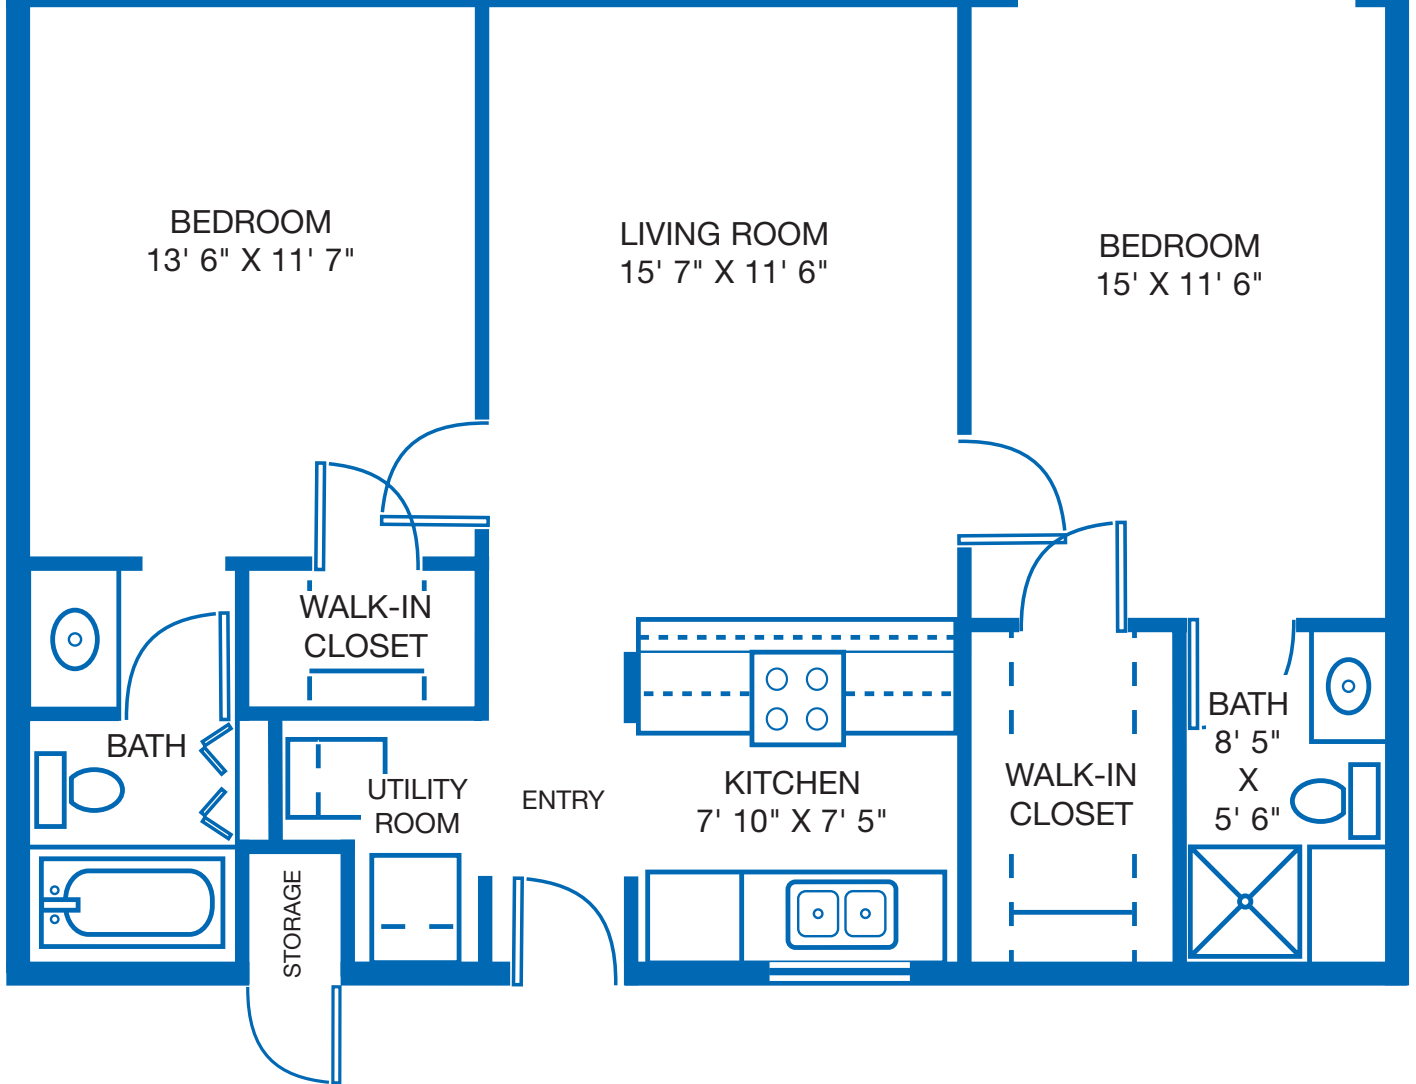

PATIO  
36' 4" X 6' 0"

BEDROOM  
13' 6" X 11' 7"

LIVING ROOM  
15' 7" X 11' 6"

BEDROOM  
15' X 11' 6"

# *Thomas*

TWO BEDROOM TRADITIONAL