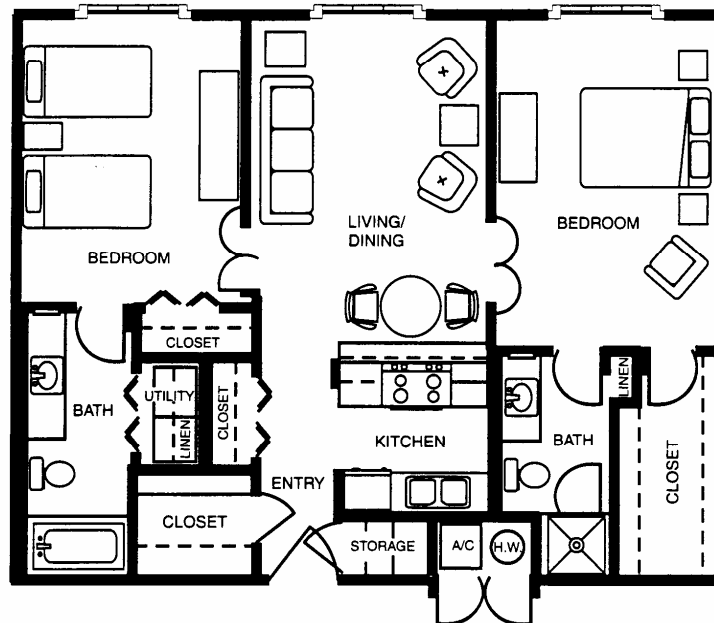

*One Bedroom* 648 Square Feet ±

# Asbury

Residences at  
C. C. Young

*Two Bedroom* 972 Square Feet ±

(see back for additional room layout)