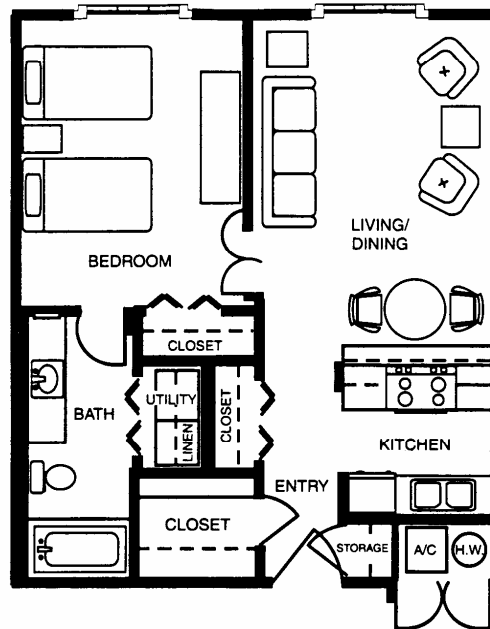

*One Bedroom* 648 Square Feet ±

# Asbury

Residences at  
C. C. Young

*Two Bedroom* 972 Square Feet ±

(see back for additional room layout)